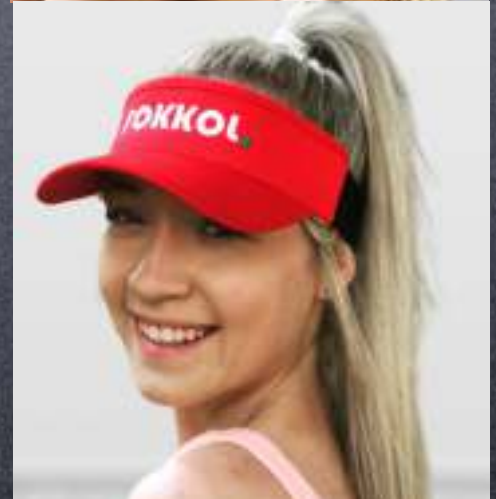

T o p l e s s C a p s

R 3 0 0

Swart

Navy

Rooi

Lime