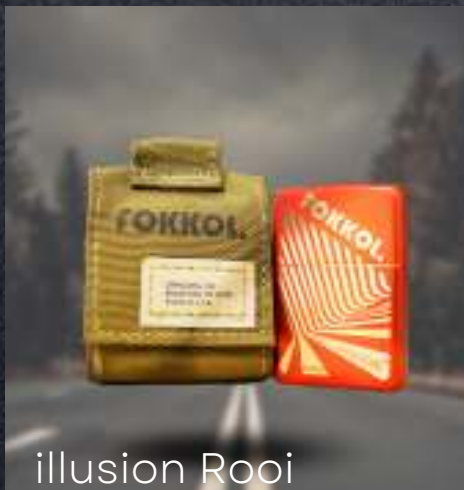

Grungy Swart

Rock n Roll Pers

illusion Rooi